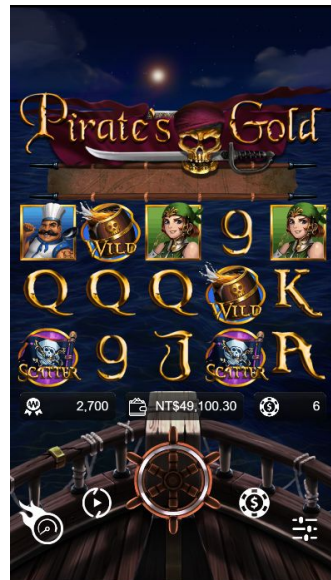

Manna Play

Pirate's Gold

Certified by UK/Macau

bmmtestlabs

Manna Play™ adheres strictly to social responsibility.

www.mannaplay.com 2020© Manna Play™ All Rights Reserved.

MAIN GAME FEATURE

. Click the START button to start the game.

FREE GAME FEATURE

. 3 or more SCATTER symbols award FREE GAME.

FREE GAME PERFORMANCE

. Sail through storms for a great treasure chest.

BONUS GAME FEATURE

. 3 or more BONUS trigger the BONUS GAME.

OPEN TREASURE CHEST

. Let's start the scavenger hunt.

GAME INSTRUCTIONS

- . 20 Paylines. Winning symbols pay from leftmost to right.
- . Only the highest win per bet line is paid.

Project	Reference value	Project	Reference value
Game Type	Video Slot	Bet Level	Level 1-15
RTP (Return to Player)	96.04%	Minimum Bet	0.20
Slot Volatility	Medium-High	Maximum Bet	200
Hit Rates	38.51%	RNG Certification	BMM testlabs
Reel Type	3 3 3 3 3 (3*5)	Supported Device	IOS, Android, HTML5, MasOS
Reel	5 Reels	Supported Resolutions	1366 x 768 (16:9)
Lines	20 Lines	Developer	MannaPlay
Connection way	Left to right	Theme	Classic
Maximum Win The ratio of single game highest score.	2000x	Currency	Zh-TW,Zh-CN,En-US,Th-TH, Ja-JP,Vi-VN,Ko-KR, Tr-TR