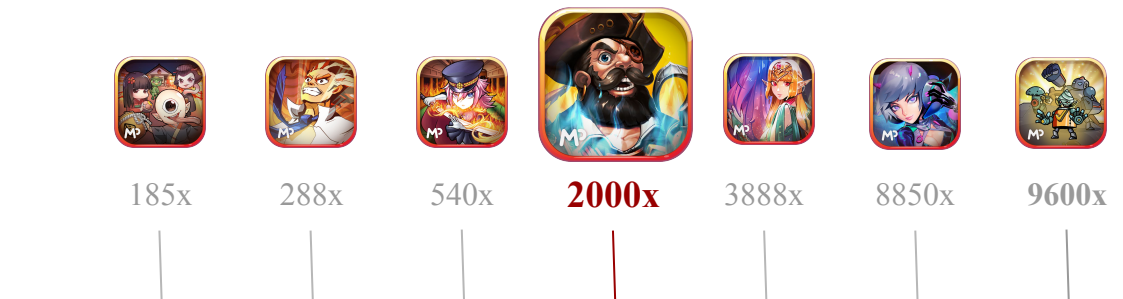

. Let's start the scavenger hunt.

GAME INSTRUCTIONS

- . 20 Paylines. Winning symbols pay from leftmost to right.
- . Only the highest win per bet line is paid.

Project	Reference value	Project	Reference value
Game Type	Video Slot	Bet Level	Level 1-15
RTP (Return to Player)	96.04%	Minimum Bet	0.20
Slot Volatility	Medium-High	Maximum Bet	200
Hit Rates	38.51%	RNG Certification	BMM testlabs
Reel Type	3 3 3 3 3 (3*5)	Supported Device	IOS, Android, HTML5, MasOS
Reel	5 Reels	Supported Resolutions	1366 x 768 (16:9)
Lines	20 Lines	Developer	MannaPlay
Connection way	Left to right	Theme	Classic
Maximum Win The ratio of single game highest score.	2000x	Currency	Zh-TW,Zh-CN,En-US,Th-TH, Ja-JP,Vi-VN,Ko-KR, Tr-TR

GAME TYPE

Video Slot / High Prize Game

RTP

(Return to Player)

MAXIMUM WIN

The ratio of single game highest score

SLOT VOLATILITY

ICONS DESCRIPTION

	<p>SPIN Start spin at the bet lines. Press to start and stop spin, spin at the current bet lines and bet level.</p>		<p>SETTINGS Tap to access settings.</p>
	<p>AUTO SPIN Tap to start the auto spin. Select the number of times you want to auto spin.</p>		<p>PAYTABLE Shows the paytable and game rules.</p>
	<p>AUTO SPIN (STOP) Tap to stop the auto spin.</p>		<p>SOUND EFFECT Tap to turn Sound effects ON / OFF.</p>
	<p>BET Tap to open the bet options. Bet level : select the bet level. Choose a bet amount from 15 levels.</p>		<p>TURBO Turbo turn ON / OFF.</p>
	<p>WALLET User personal number of coins remaining.</p>		<p>WIN Number of reward points in the last game.</p>