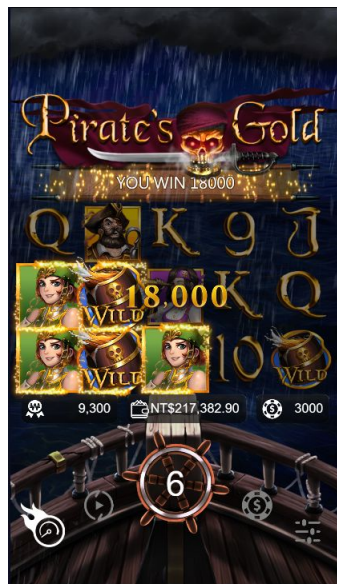

Manna Play

Pirate's Gold

Certified by UK/Macau

bmmtestlabs

Manna Play™ adheres strictly to social responsibility.

www.mannaplay.com 2020© Manna Play™ All Rights Reserved.

MAIN GAME FEATURE

. Click the START button to start the game.

FREE GAME FEATURE

. 3 or more SCATTER symbols award FREE GAME.

FREE GAME PERFORMANCE

. Sail through storms for a great treasure chest.

BONUS GAME FEATURE

. 3 or more BONUS trigger the BONUS GAME.

OPEN TREASURE CHEST

. Let's start the scavenger hunt.

GAME INSTRUCTIONS

- . 20 Paylines. Winning symbols pay from leftmost to right.
- . Only the highest win per bet line is paid.

Project	Reference value	Project	Reference value
Game Type	Video Slot	Bet Level	Level 1-15
RTP (Return to Player)	96.04%	Minimum Bet	0.20
Slot Volatility	Medium-High	Maximum Bet	200
Hit Rates	38.51%	RNG Certification	BMM testlabs
Reel Type	3 3 3 3 3 (3*5)	Supported Device	IOS, Android, HTML5, MasOS
Reel	5 Reels	Supported Resolutions	1366 x 768 (16:9)
Lines	20 Lines	Developer	MannaPlay
Connection way	Left to right	Theme	Classic
Maximum Win The ratio of single game highest score.	2000x	Currency	Zh-TW,Zh-CN,En-US,Th-TH, Ja-JP,Vi-VN,Ko-KR, Tr-TR