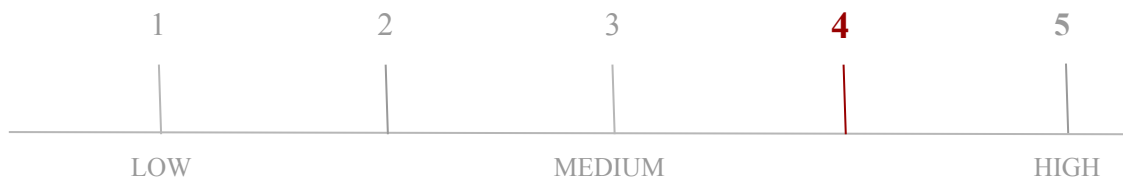

GAME TYPE

Video Slot / High Prize Game

RTP

(Return to Player)

MAXIMUM WIN

The ratio of single game highest score

SLOT VOLATILITY

ICONS DESCRIPTION

	<p>SPIN Start spin at the bet lines. Press to start and stop spin, spin at the current bet lines and bet level.</p>		<p>SETTINGS Tap to access settings.</p>
	<p>AUTO SPIN Tap to start the auto spin. Select the number of times you want to auto spin.</p>		<p>PAYTABLE Shows the paytable and game rules.</p>
	<p>AUTO SPIN (STOP) Tap to stop the auto spin.</p>		<p>SOUND EFFECT Tap to turn Sound effects ON / OFF.</p>
	<p>BET Tap to open the bet options. Bet level : select the bet level. Choose a bet amount from 15 levels.</p>		<p>TURBO Turbo turn ON / OFF.</p>
	<p>WALLET User personal number of coins remaining.</p>		<p>WIN Number of reward points in the last game.</p>