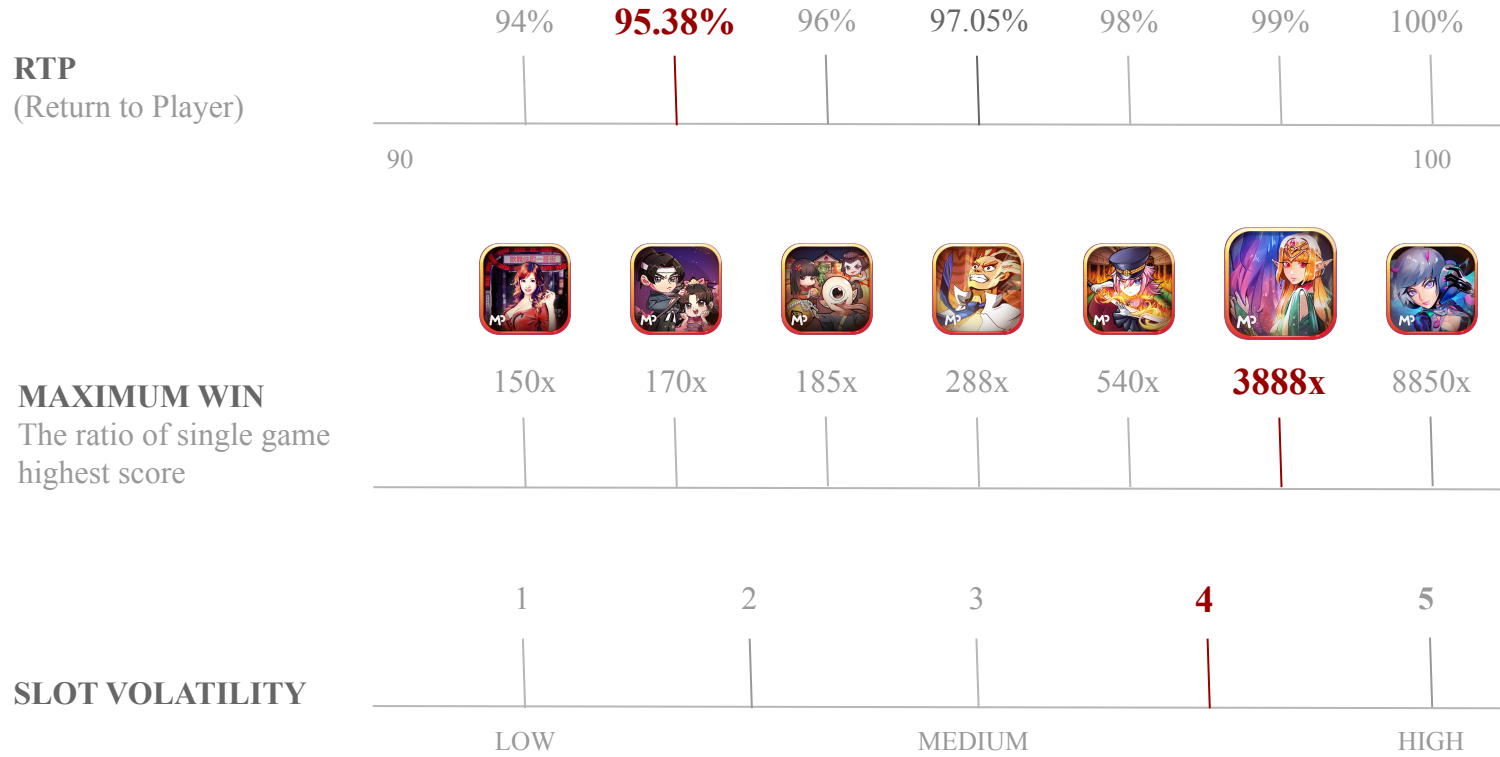

- . 3 or more Bonus trigger the Bonus Games.

BONUS PERFORMANCE

- . Pick the Gold Apple and win higher scores. Have the opportunity to meet a dream lover.

FREE GAME FEATURE

. 3 or more Scatter trigger the Free Games.

WONDERFUL PERFORMANCE

. In the forest, good luck winning! Encountering different characters to bring.

GAME INSTRUCTIONS

- . 243 ways. Winning symbols pay from left to right.
- . Only the highest win per bet line is paid.
- . 3 or more Scatter trigger the Free Game.
- . 3 or more Bonus trigger the Bonus Game.

Project	Reference value	Project	Reference value
Game Type	Video Slot	Bet Level	Level 1-15
RTP (Return to Player)	95.38%	Minimum Bet	0.20
Slot Volatility	Medium-high	Maximum Bet	200
Hit Rates	30.63%	RNG Certification	BMM testlabs
Reel Type	3 3 3 3 3 (3*5)	Supported Device	IOS, Android, HTML5, MasOS
Reel	5 Reels	Supported Resolutions	1366x768 (16:9)
Lines	243 Ways	Developer	MannaPlay
Connection way	Left to right	Theme	Fantasy
Maximum Win The ratio of single game highest score.	3,888x	Currency	Zh-TW,Zh-CN,En-US,Th-TH, Ja-JP,Vi-VN,Ko-KR,Tr-TR

GAME TYPE

Video Slot / Winning Performance

ICONS DESCRIPTION

	<p>SPIN Start spin at the bet lines. Press to start and stop spin, spin at the current bet lines and bet level.</p>		<p>SETTINGS Tap to access settings.</p>
	<p>AUTO SPIN Tap to start the auto spin. Select the number of times you want to auto spin.</p>		<p>PAYTABLE Shows the paytable and game rules.</p>
	<p>AUTO SPIN (STOP) Tap to stop the auto spin.</p>		<p>SOUND EFFECT Tap to turn Sound effects ON / OFF.</p>
	<p>BET Tap to open the bet options. Bet level : select the bet level. Choose a bet amount from 15 levels.</p>		<p>TURBO Turbo turn ON / OFF.</p>
	<p>WALLET User personal number of coins remaining.</p>		<p>WIN Number of reward points in the last game.</p>