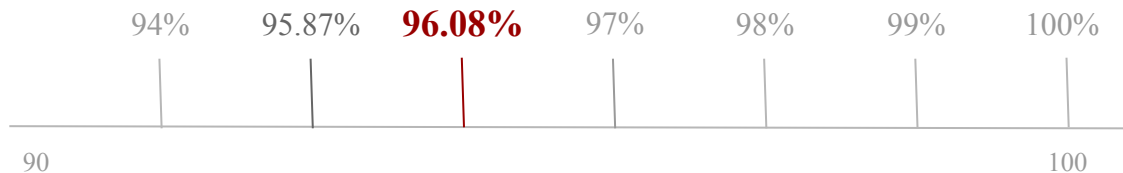

GAME TYPE

Video Slot / Japanese Style / Funny

RTP

(Return to Player)