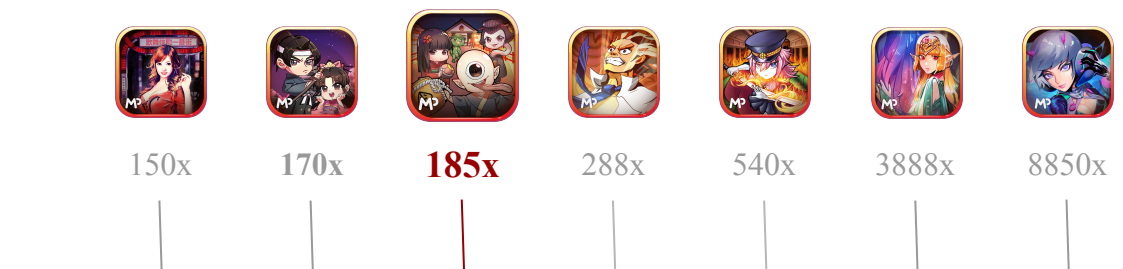

GAME TYPE

Video Slot / Japanese Style / Funny

RTP

(Return to Player)

MAXIMUM WIN

The ratio of single game highest score

SLOT VOLATILITY

ICONS DESCRIPTION

	<p>SPIN Start spin at the bet lines. Press to start and stop spin, spin at the current bet lines and bet level.</p>		<p>SETTINGS Tap to access settings.</p>
	<p>AUTO SPIN Tap to start the auto spin. Select the number of times you want to auto spin.</p>		<p>PAYTABLE Shows the paytable and game rules.</p>
	<p>AUTO SPIN (STOP) Tap to stop the auto spin.</p>		<p>SOUND EFFECT Tap to turn Sound effects ON / OFF.</p>
	<p>BET Tap to open the bet options. Bet level : select the bet level. Choose a bet amount from 15 levels.</p>		<p>TURBO Turbo turn ON / OFF.</p>
	<p>WALLET User personal number of coins remaining.</p>		<p>WIN Number of reward points in the last game.</p>