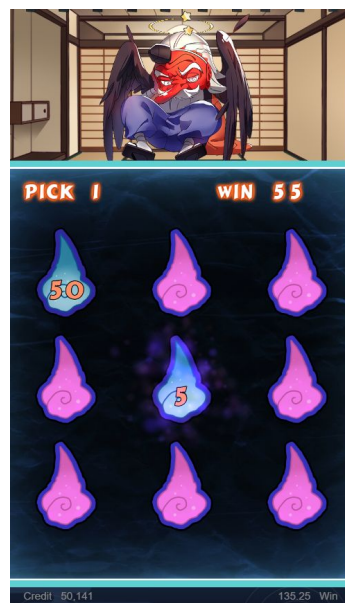

- . Collect Wild to fill the bar for Special Bonus.

BONUS PERFORMANCE

- . Collect energy, save the Tengu to win a generous reward.

FREE GAME FEATURE

- . 3 or more Bonus trigger the Free Games.
- . In the free game stage, the connection win will trigger special case.

WONDERFUL PERFORMANCE

- . Try to save the fox to win high scores through free games.

GAME INSTRUCTIONS

- . This is 5 reel 9 lines slot machine.
- . Winning symbols pay from left to right and right to left.
- . Only the highest win per bet line is paid.

GAME TYPE

Video Slot / Japanese Style / Funny

RTP

(Return to Player)

MAXIMUM WIN

The ratio of single game highest score

SLOT VOLATILITY

ICONS DESCRIPTION