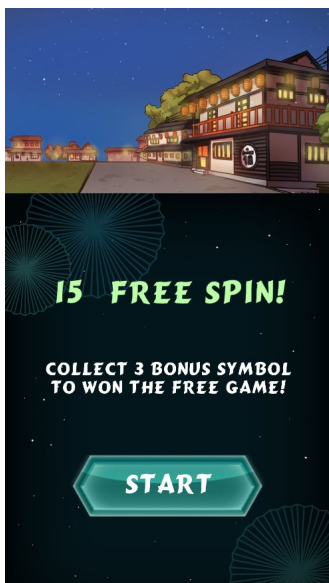

- . Collect Wild to fill the bar for Special Bonus.

BONUS PERFORMANCE

- . Collect energy, save the Tengu to win a generous reward.

FREE GAME FEATURE

- . 3 or more Bonus trigger the Free Games.
- . In the free game stage, the connection win will trigger special case.

WONDERFUL PERFORMANCE

- . Try to save the fox to win high scores through free games.

GAME INSTRUCTIONS

- . This is 5 reel 9 lines slot machine.
- . Winning symbols pay from left to right and right to left.
- . Only the highest win per bet line is paid.