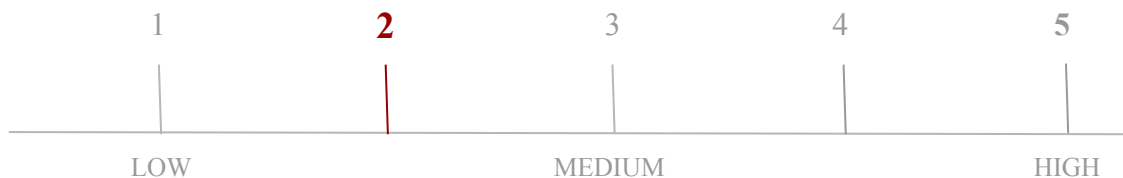

GAME TYPE

Video Slot / Japanese Style / Funny

RTP

(Return to Player)

MAXIMUM WIN

The ratio of single game highest score

SLOT VOLATILITY

ICONS DESCRIPTION

	<p>SPIN Start spin at the bet lines. Press to start and stop spin, spin at the current bet lines and bet level.</p>		<p>SETTINGS Tap to access settings.</p>
	<p>AUTO SPIN Tap to start the auto spin. Select the number of times you want to auto spin.</p>		<p>PAYTABLE Shows the paytable and game rules.</p>
	<p>AUTO SPIN (STOP) Tap to stop the auto spin.</p>		<p>SOUND EFFECT Tap to turn Sound effects ON / OFF.</p>
	<p>BET Tap to open the bet options. Bet level : select the bet level. Choose a bet amount from 15 levels.</p>		<p>TURBO Turbo turn ON / OFF.</p>
	<p>WALLET User personal number of coins remaining.</p>		<p>WIN Number of reward points in the last game.</p>