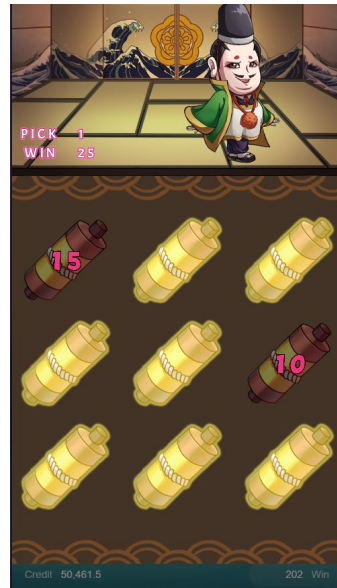

www.mannaplay.com 2020© Manna Play™ All Rights Reserved.

MAIN GAME FEATURE

. Click the START button to start the game.

FREE GAME FEATURE

- . 3 or more Bonus trigger the Free Games.
- . In the free game stage, the connection win will trigger special case, sneak into the interior of the castle to save Princess Ji. Get great rewards!

WONDERFUL PERFORMANCE

- . Kill the ronin and get the props. Assassinate the general, the king. Save the Princess Ji.

BONUS GAME FEATURE

- . Collect Wild to fill the bar for Special Bonus.

BONUS PERFORMANCE

- . Received the king to assign secret assassination mission, select task to win rich rewards.

GAME INSTRUCTIONS

- . This is 5 reel 9 lines slot machine.
- . Winning symbols pay from left to right and right to left.
- . Only the highest win per bet line is paid.