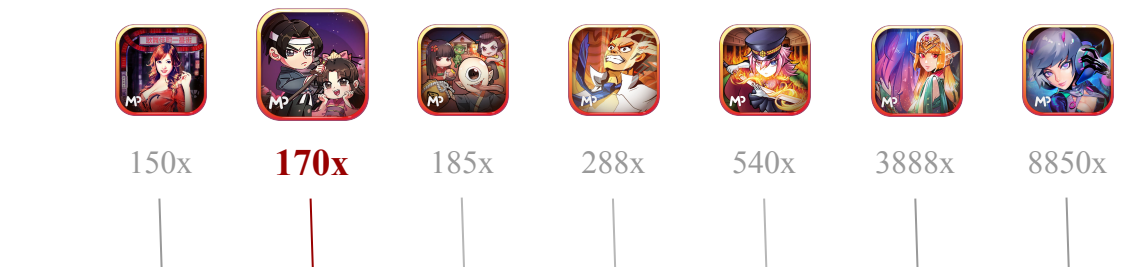

GAME TYPE

Video Slot / Japanese Style

RTP

(Return to Player)

MAXIMUM WIN

The ratio of single game highest score

SLOT VOLATILITY

ICONS DESCRIPTION

	<p>SPIN Start spin at the bet lines. Press to start and stop spin, spin at the current bet lines and bet level.</p>		<p>SETTINGS Tap to access settings.</p>
	<p>AUTO SPIN Tap to start the auto spin. Select the number of times you want to auto spin.</p>		<p>PAYTABLE Shows the payable and game rules.</p>
	<p>AUTO SPIN (STOP) Tap to stop the auto spin.</p>		<p>SOUND EFFECT Tap to turn Sound effects ON / OFF.</p>
	<p>BET Tap to open the bet options. Bet level : select the bet level. Choose a bet amount from 15 levels.</p>		<p>TURBO Turbo turn ON / OFF.</p>
	<p>WALLET User personal number of coins remaining.</p>		<p>WIN Number of reward points in the last game.</p>