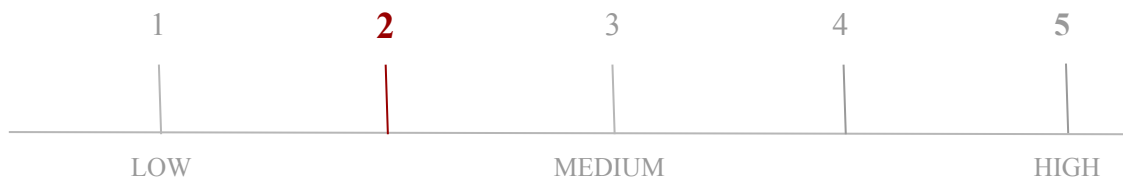

GAME TYPE

Video Slot / Japanese Style

RTP

(Return to Player)

MAXIMUM WIN

The ratio of single game highest score

SLOT VOLATILITY

ICONS DESCRIPTION

	<p>SPIN Start spin at the bet lines. Press to start and stop spin, spin at the current bet lines and bet level.</p>		<p>SETTINGS Tap to access settings.</p>
	<p>AUTO SPIN Tap to start the auto spin. Select the number of times you want to auto spin.</p>		<p>PAYTABLE Shows the payable and game rules.</p>
	<p>AUTO SPIN (STOP) Tap to stop the auto spin.</p>		<p>SOUND EFFECT Tap to turn Sound effects ON / OFF.</p>
	<p>BET Tap to open the bet options. Bet level : select the bet level. Choose a bet amount from 15 levels.</p>		<p>TURBO Turbo turn ON / OFF.</p>
	<p>WALLET User personal number of coins remaining.</p>		<p>WIN Number of reward points in the last game.</p>