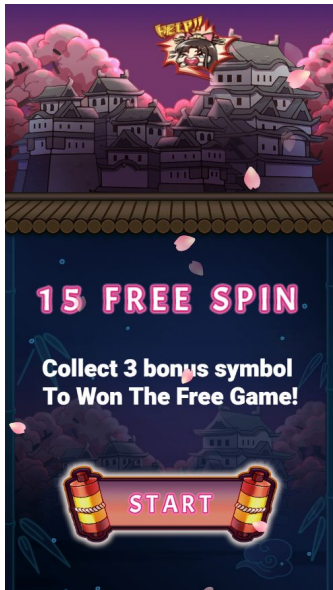

www.mannaplay.com 2020© Manna Play™ All Rights Reserved.

MAIN GAME FEATURE

. Click the START button to start the game.

FREE GAME FEATURE

- . 3 or more Bonus trigger the Free Games.
- . In the free game stage, the connection win will trigger special case, sneak into the interior of the castle to save Princess Ji. Get great rewards!

WONDERFUL PERFORMANCE

- . Kill the ronin and get the props. Assassinate the general, the king. Save the Princess Ji.

BONUS GAME FEATURE

- . Collect Wild to fill the bar for Special Bonus.

BONUS PERFORMANCE

- . Received the king to assign secret assassination mission, select task to win rich rewards.

GAME INSTRUCTIONS

- . This is 5 reel 9 lines slot machine.
- . Winning symbols pay from left to right and right to left.
- . Only the highest win per bet line is paid.