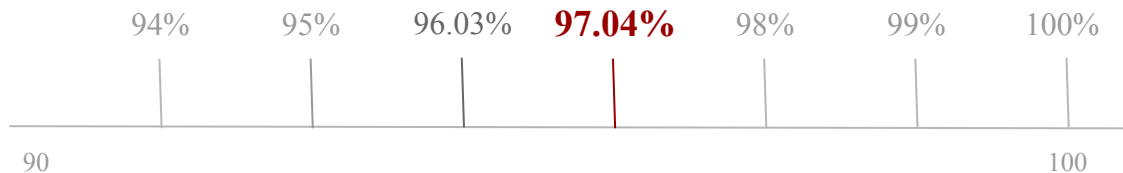

GAME TYPE

Video Slot / Japanese Style

RTP

(Return to Player)