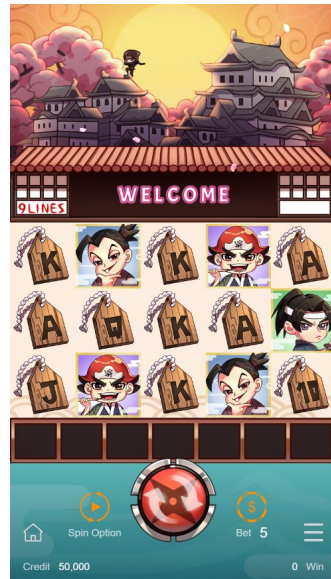

MP

Manna Play

姫路城の戦い

忍

Certified by UK/Macau

bmm testlabs

18+

Manna Play™ adheres strictly to social responsibility.

www.mannaplay.com 2020© Manna Play™ All Rights Reserved.

MAIN GAME FEATURE

. Click the START button to start the game.

FREE GAME FEATURE

- . 3 or more Bonus trigger the Free Games.
- . In the free game stage, the connection win will trigger special case, sneak into the interior of the castle to save Princess Ji. Get great rewards!

WONDERFUL PERFORMANCE

- . Kill the ronin and get the props. Assassinate the general, the king. Save the Princess Ji.

BONUS GAME FEATURE

- . Collect Wild to fill the bar for Special Bonus.

BONUS PERFORMANCE

- . Received the king to assign secret assassination mission, select task to win rich rewards.

GAME INSTRUCTIONS

- . This is 5 reel 9 lines slot machine.
- . Winning symbols pay from left to right and right to left.
- . Only the highest win per bet line is paid.