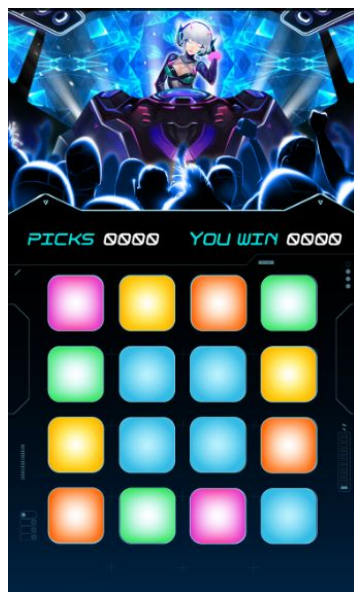

. Click the START button to start the game.

SPECIAL RULES

. Any win the 1st round will increase The 2nd rounds multiplier to x2, The 3rd rounds multiplier to x3, The 4th rounds multiplier to x4, The 5th rounds multiplier to x5, The 6th rounds and beyond multiplier to x6.

FREE GAME FEATURE

. 3 or more Scatter trigger the Free Games. If you get the Scatter of Free Games. The DJ Wild appears frequently, and the DJ Wild sized 1x3 brings great bonus to you.

CONSECUTIVE WINS

. During the Free Game feature, the multipliers will be increased to x2, x4, x6, x8 and x10 respectively.

BONUS GAME FEATURE

- . 3 or more Bonus trigger the Bonus Games.
- . 3 Bonus = 4 Pick Beats. 4 Bonus = 6 Pick Beats. 5 Bonus = 8 Pick Beats.

MUSIC PERFORMANCE

- . Change the rhythm of music in the Bonus Game. Win the Prize! Strom Beats!

GAME INSTRUCTIONS

- . 243 ways. Winning symbols pay from left to right.
- . Only the highest win per bet line is paid.
- . 3 or more Scatter trigger the Free Game.
- . 3 or more Bonus trigger the Bonus Game.