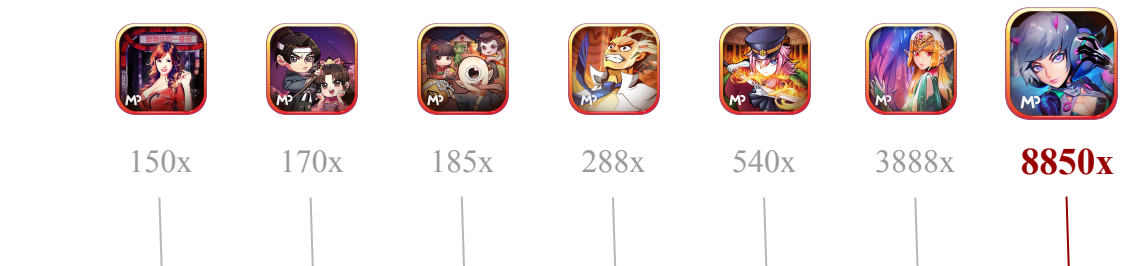

GAME TYPE

Video Slot / Rhythm Game / Music Performance

RTP

(Return to Player)

MAXIMUM WIN

The ratio of single game highest score

SLOT VOLATILITY

ICONS DESCRIPTION

	<p>SPIN Start spin at the bet lines. Press to start and stop spin, spin at the current bet lines and bet level.</p>		<p>SETTINGS Tap to access settings.</p>
	<p>AUTO SPIN Tap to start the auto spin. Select the number of times you want to auto spin.</p>		<p>PAYTABLE Shows the payable and game rules.</p>
	<p>AUTO SPIN (STOP) Tap to stop the auto spin.</p>		<p>SOUND EFFECT Tap to turn Sound effects ON / OFF.</p>
	<p>BET Tap to open the bet options. Bet level : select the bet level. Choose a bet amount from 15 levels.</p>		<p>TURBO Turbo turn ON / OFF.</p>
	<p>WALLET User personal number of coins remaining.</p>		<p>WIN Number of reward points in the last game.</p>