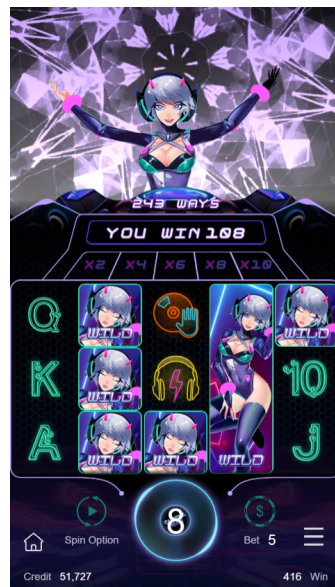

. Click the START button to start the game.

SPECIAL RULES

. Any win the 1st round will increase The 2nd rounds multiplier to x2, The 3rd rounds multiplier to x3, The 4th rounds multiplier to x4, The 5th rounds multiplier to x5, The 6th rounds and beyond multiplier to x6.

FREE GAME FEATURE

. 3 or more Scatter trigger the Free Games. If you get the Scatter of Free Games. The DJ Wild appears frequently, and the DJ Wild sized 1x3 brings great bonus to you.

CONSECUTIVE WINS

. During the Free Game feature, the multipliers will be increased to x2, x4, x6, x8 and x10 respectively.

BONUS GAME FEATURE

- . 3 or more Bonus trigger the Bonus Games.
- . 3 Bonus = 4 Pick Beats. 4 Bonus = 6 Pick Beats. 5 Bonus = 8 Pick Beats.

MUSIC PERFORMANCE

- . Change the rhythm of music in the Bonus Game. Win the Prize! Strom Beats!

GAME INSTRUCTIONS

- . 243 ways. Winning symbols pay from left to right.
- . Only the highest win per bet line is paid.
- . 3 or more Scatter trigger the Free Game.
- . 3 or more Bonus trigger the Bonus Game.