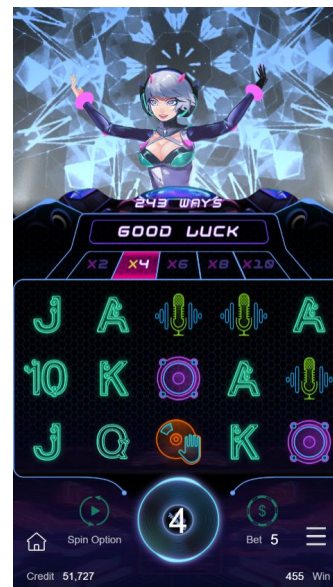

. Click the START button to start the game.

SPECIAL RULES

. Any win the 1st round will increase The 2nd rounds multiplier to x2, The 3rd rounds multiplier to x3, The 4th rounds multiplier to x4, The 5th rounds multiplier to x5, The 6th rounds and beyond multiplier to x6.

FREE GAME FEATURE

. 3 or more Scatter trigger the Free Games. If you get the Scatter of Free Games. The DJ Wild appears frequently, and the DJ Wild sized 1x3 brings great bonus to you.

CONSECUTIVE WINS

. During the Free Game feature, the multipliers will be increased to x2, x4, x6, x8 and x10 respectively.

BONUS GAME FEATURE

- . 3 or more Bonus trigger the Bonus Games.
- . 3 Bonus = 4 Pick Beats. 4 Bonus = 6 Pick Beats. 5 Bonus = 8 Pick Beats.

MUSIC PERFORMANCE

- . Change the rhythm of music in the Bonus Game. Win the Prize! Strom Beats!

GAME INSTRUCTIONS

- . 243 ways. Winning symbols pay from left to right.
- . Only the highest win per bet line is paid.
- . 3 or more Scatter trigger the Free Game.
- . 3 or more Bonus trigger the Bonus Game.