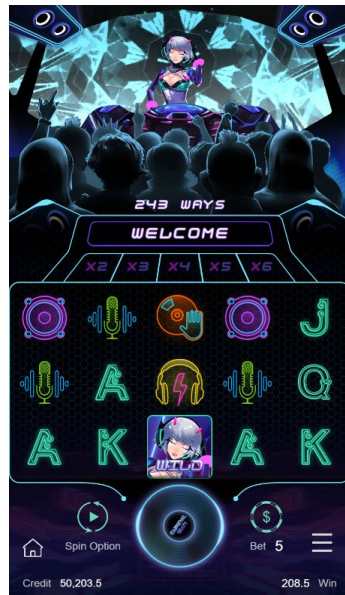

MAIN GAME FEATURE

. Click the START button to start the game.

SPECIAL RULES

. Any win the 1st round will increase The 2nd rounds multiplier to x2, The 3rd rounds multiplier to x3, The 4th rounds multiplier to x4, The 5th rounds multiplier to x5, The 6th rounds and beyond multiplier to x6.