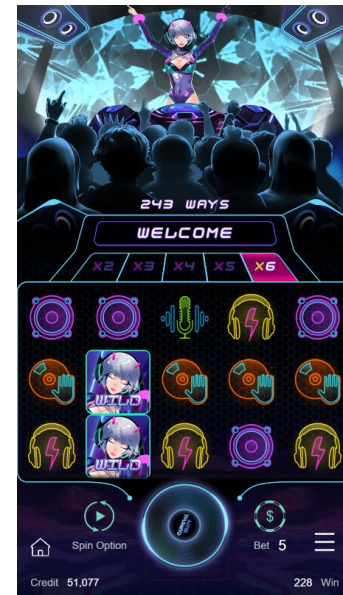

MAIN GAME FEATURE

. Click the START button to start the game.

SPECIAL RULES

. Any win the 1st round will increase The 2nd rounds multiplier to x2, The 3rd rounds multiplier to x3, The 4th rounds multiplier to x4, The 5th rounds multiplier to x5, The 6th rounds and beyond multiplier to x6.