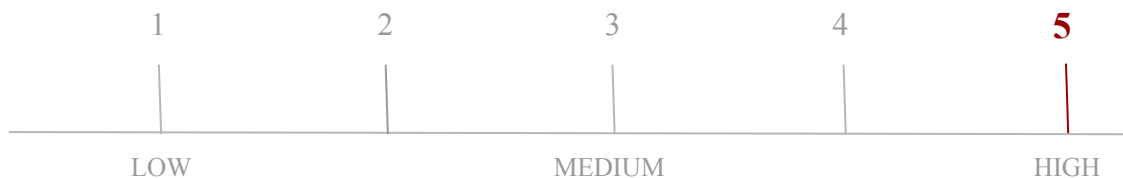

GAME INSTRUCTIONS

- . 243 ways. Winning symbols pay from left to right.
- . Only the highest win per bet line is paid.
- . 3 or more Scatter trigger the Free Game.
- . 3 or more Bonus trigger the Bonus Game.

GAME TYPE

Video Slot / Rhythm Game / Music Performance

RTP

(Return to Player)

MAXIMUM WIN

The ratio of single game highest score

SLOT VOLATILITY

ICONS DESCRIPTION

	<p>SPIN Start spin at the bet lines. Press to start and stop spin, spin at the current bet lines and bet level.</p>		<p>SETTINGS Tap to access settings.</p>
	<p>AUTO SPIN Tap to start the auto spin. Select the number of times you want to auto spin.</p>		<p>PAYTABLE Shows the payable and game rules.</p>
	<p>AUTO SPIN (STOP) Tap to stop the auto spin.</p>		<p>SOUND EFFECT Tap to turn Sound effects ON / OFF.</p>
	<p>BET Tap to open the bet options. Bet level : select the bet level. Choose a bet amount from 15 levels.</p>		<p>TURBO Turbo turn ON / OFF.</p>
	<p>WALLET User personal number of coins remaining.</p>		<p>WIN Number of reward points in the last game.</p>