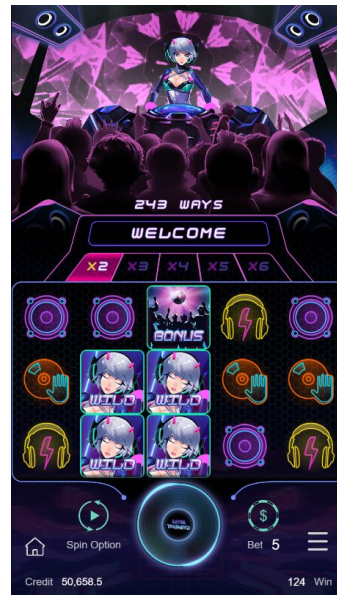

MAIN GAME FEATURE

. Click the START button to start the game.

SPECIAL RULES

. Any win the 1st round will increase The 2nd rounds multiplier to x2, The 3rd rounds multiplier to x3, The 4th rounds multiplier to x4, The 5th rounds multiplier to x5, The 6th rounds and beyond multiplier to x6.