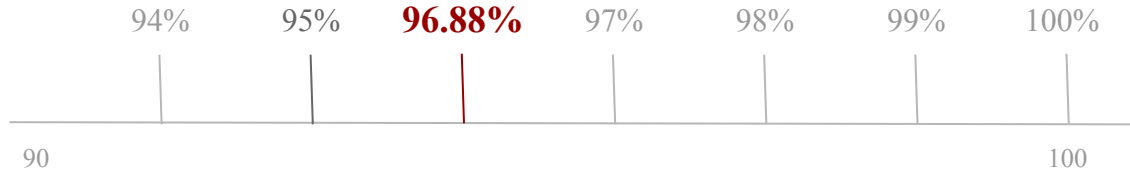

GAME TYPE

Video Slot / High Prize Game

RTP
(Return to Player)