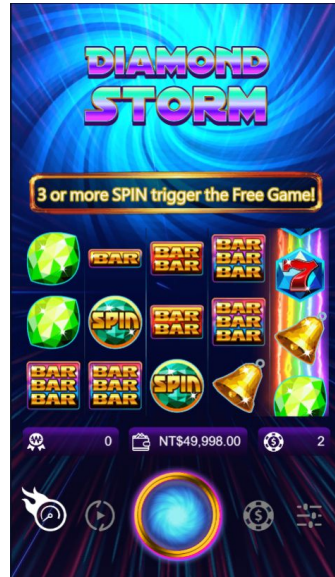

Manna Play

DIAMOND STORM

Certified by UK/Macau
bmmtestlabs

Manna Play™
adheres strictly to
social responsibility.

MAIN GAME FEATURE

. Click the START button to start the game.

FREE GAME FEATURE

- . 3 or more SPIN symbols award FREE GAME.

FREE GAME MULTIPLIED

- . During the FREE GAME, every wins will be multiplied by the multiplier shown above the reels.
- . The multiplier will increase as the number of Free Spin reduces.

GAME INSTRUCTIONS

- . 20 Lines. Winning symbols pay from leftmost to right.
- . Only the highest win per bet line is paid.
- . 3 or more SPIN symbols award FREE GAME.

| Project | Reference value | Project | Reference value |
|--|-----------------|-----------------------|--|
| Game Type | Video Slot | Bet Level | Level 1-15 |
| RTP (Return to Player) | 96.01% | Minimum Bet | 0.20 |
| Slot Volatility | Medium | Maximum Bet | 200 |
| Hit Rates | 36.65% | RNG Certification | BMM testlabs |
| Reel Type | 3 3 3 3 3 (3*5) | Supported Device | IOS, Android, HTML5, MasOS |
| Reel | 5 Reels | Supported Resolutions | 1366 x 768 (16:9) |
| Lines | 20 Lines | Developer | MannaPlay |
| Connection way | Left to right | Theme | Classic |
| Maximum Win The ratio of single game highest score. | 800x | Currency | Zh-TW,Zh-CN,En-US,Th-TH, Ja-JP,Vi-VN,Ko-KR, Tr-TR |