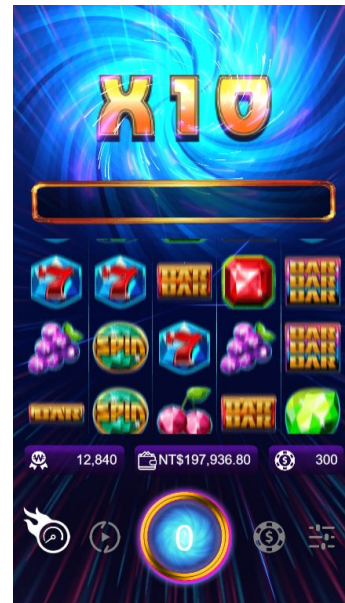

Manna Play

DIAMOND STORM

Certified by UK/Macau
bmmtestlabs

Manna Play™
adheres strictly to
social responsibility.

MAIN GAME FEATURE

. Click the START button to start the game.

FREE GAME FEATURE

- . 3 or more SPIN symbols award FREE GAME.

FREE GAME MULTIPLIED

- . During the FREE GAME, every wins will be multiplied by the multiplier shown above the reels.
- . The multiplier will increase as the number of Free Spin reduces.

GAME INSTRUCTIONS

- . 20 Lines. Winning symbols pay from leftmost to right.
- . Only the highest win per bet line is paid.
- . 3 or more SPIN symbols award FREE GAME.

| Project | Reference value | Project | Reference value |
|--|-----------------|-----------------------|--|
| Game Type | Video Slot | Bet Level | Level 1-15 |
| RTP (Return to Player) | 96.01% | Minimum Bet | 0.20 |
| Slot Volatility | Medium | Maximum Bet | 200 |
| Hit Rates | 36.65% | RNG Certification | BMM testlabs |
| Reel Type | 3 3 3 3 3 (3*5) | Supported Device | IOS, Android, HTML5, MasOS |
| Reel | 5 Reels | Supported Resolutions | 1366 x 768 (16:9) |
| Lines | 20 Lines | Developer | MannaPlay |
| Connection way | Left to right | Theme | Classic |
| Maximum Win The ratio of single game highest score. | 800x | Currency | Zh-TW,Zh-CN,En-US,Th-TH, Ja-JP,Vi-VN,Ko-KR, Tr-TR |