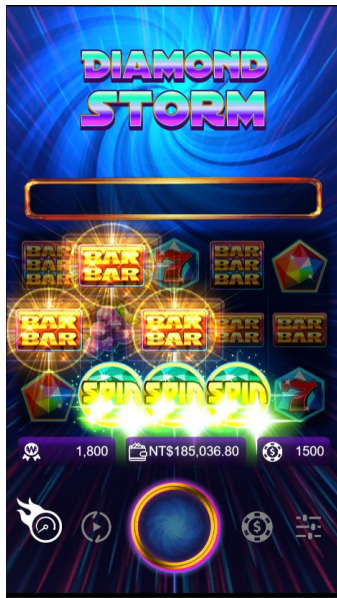

Manna Play

DIAMOND STORM

Certified by UK/Macau
bmmtestlabs

Manna Play™
adheres strictly to
social responsibility.

MAIN GAME FEATURE

. Click the START button to start the game.

FREE GAME FEATURE

- . 3 or more SPIN symbols award FREE GAME.

FREE GAME MULTIPLIED

- . During the FREE GAME, every wins will be multiplied by the multiplier shown above the reels.
- . The multiplier will increase as the number of Free Spin reduces.

GAME INSTRUCTIONS

- . 20 Lines. Winning symbols pay from leftmost to right.
- . Only the highest win per bet line is paid.
- . 3 or more SPIN symbols award FREE GAME.

| Project | Reference value | Project | Reference value |
|--|-----------------|-----------------------|--|
| Game Type | Video Slot | Bet Level | Level 1-15 |
| RTP (Return to Player) | 96.01% | Minimum Bet | 0.20 |
| Slot Volatility | Medium | Maximum Bet | 200 |
| Hit Rates | 36.65% | RNG Certification | BMM testlabs |
| Reel Type | 3 3 3 3 3 (3*5) | Supported Device | IOS, Android, HTML5, MasOS |
| Reel | 5 Reels | Supported Resolutions | 1366 x 768 (16:9) |
| Lines | 20 Lines | Developer | MannaPlay |
| Connection way | Left to right | Theme | Classic |
| Maximum Win The ratio of single game highest score. | 800x | Currency | Zh-TW,Zh-CN,En-US,Th-TH, Ja-JP,Vi-VN,Ko-KR, Tr-TR |